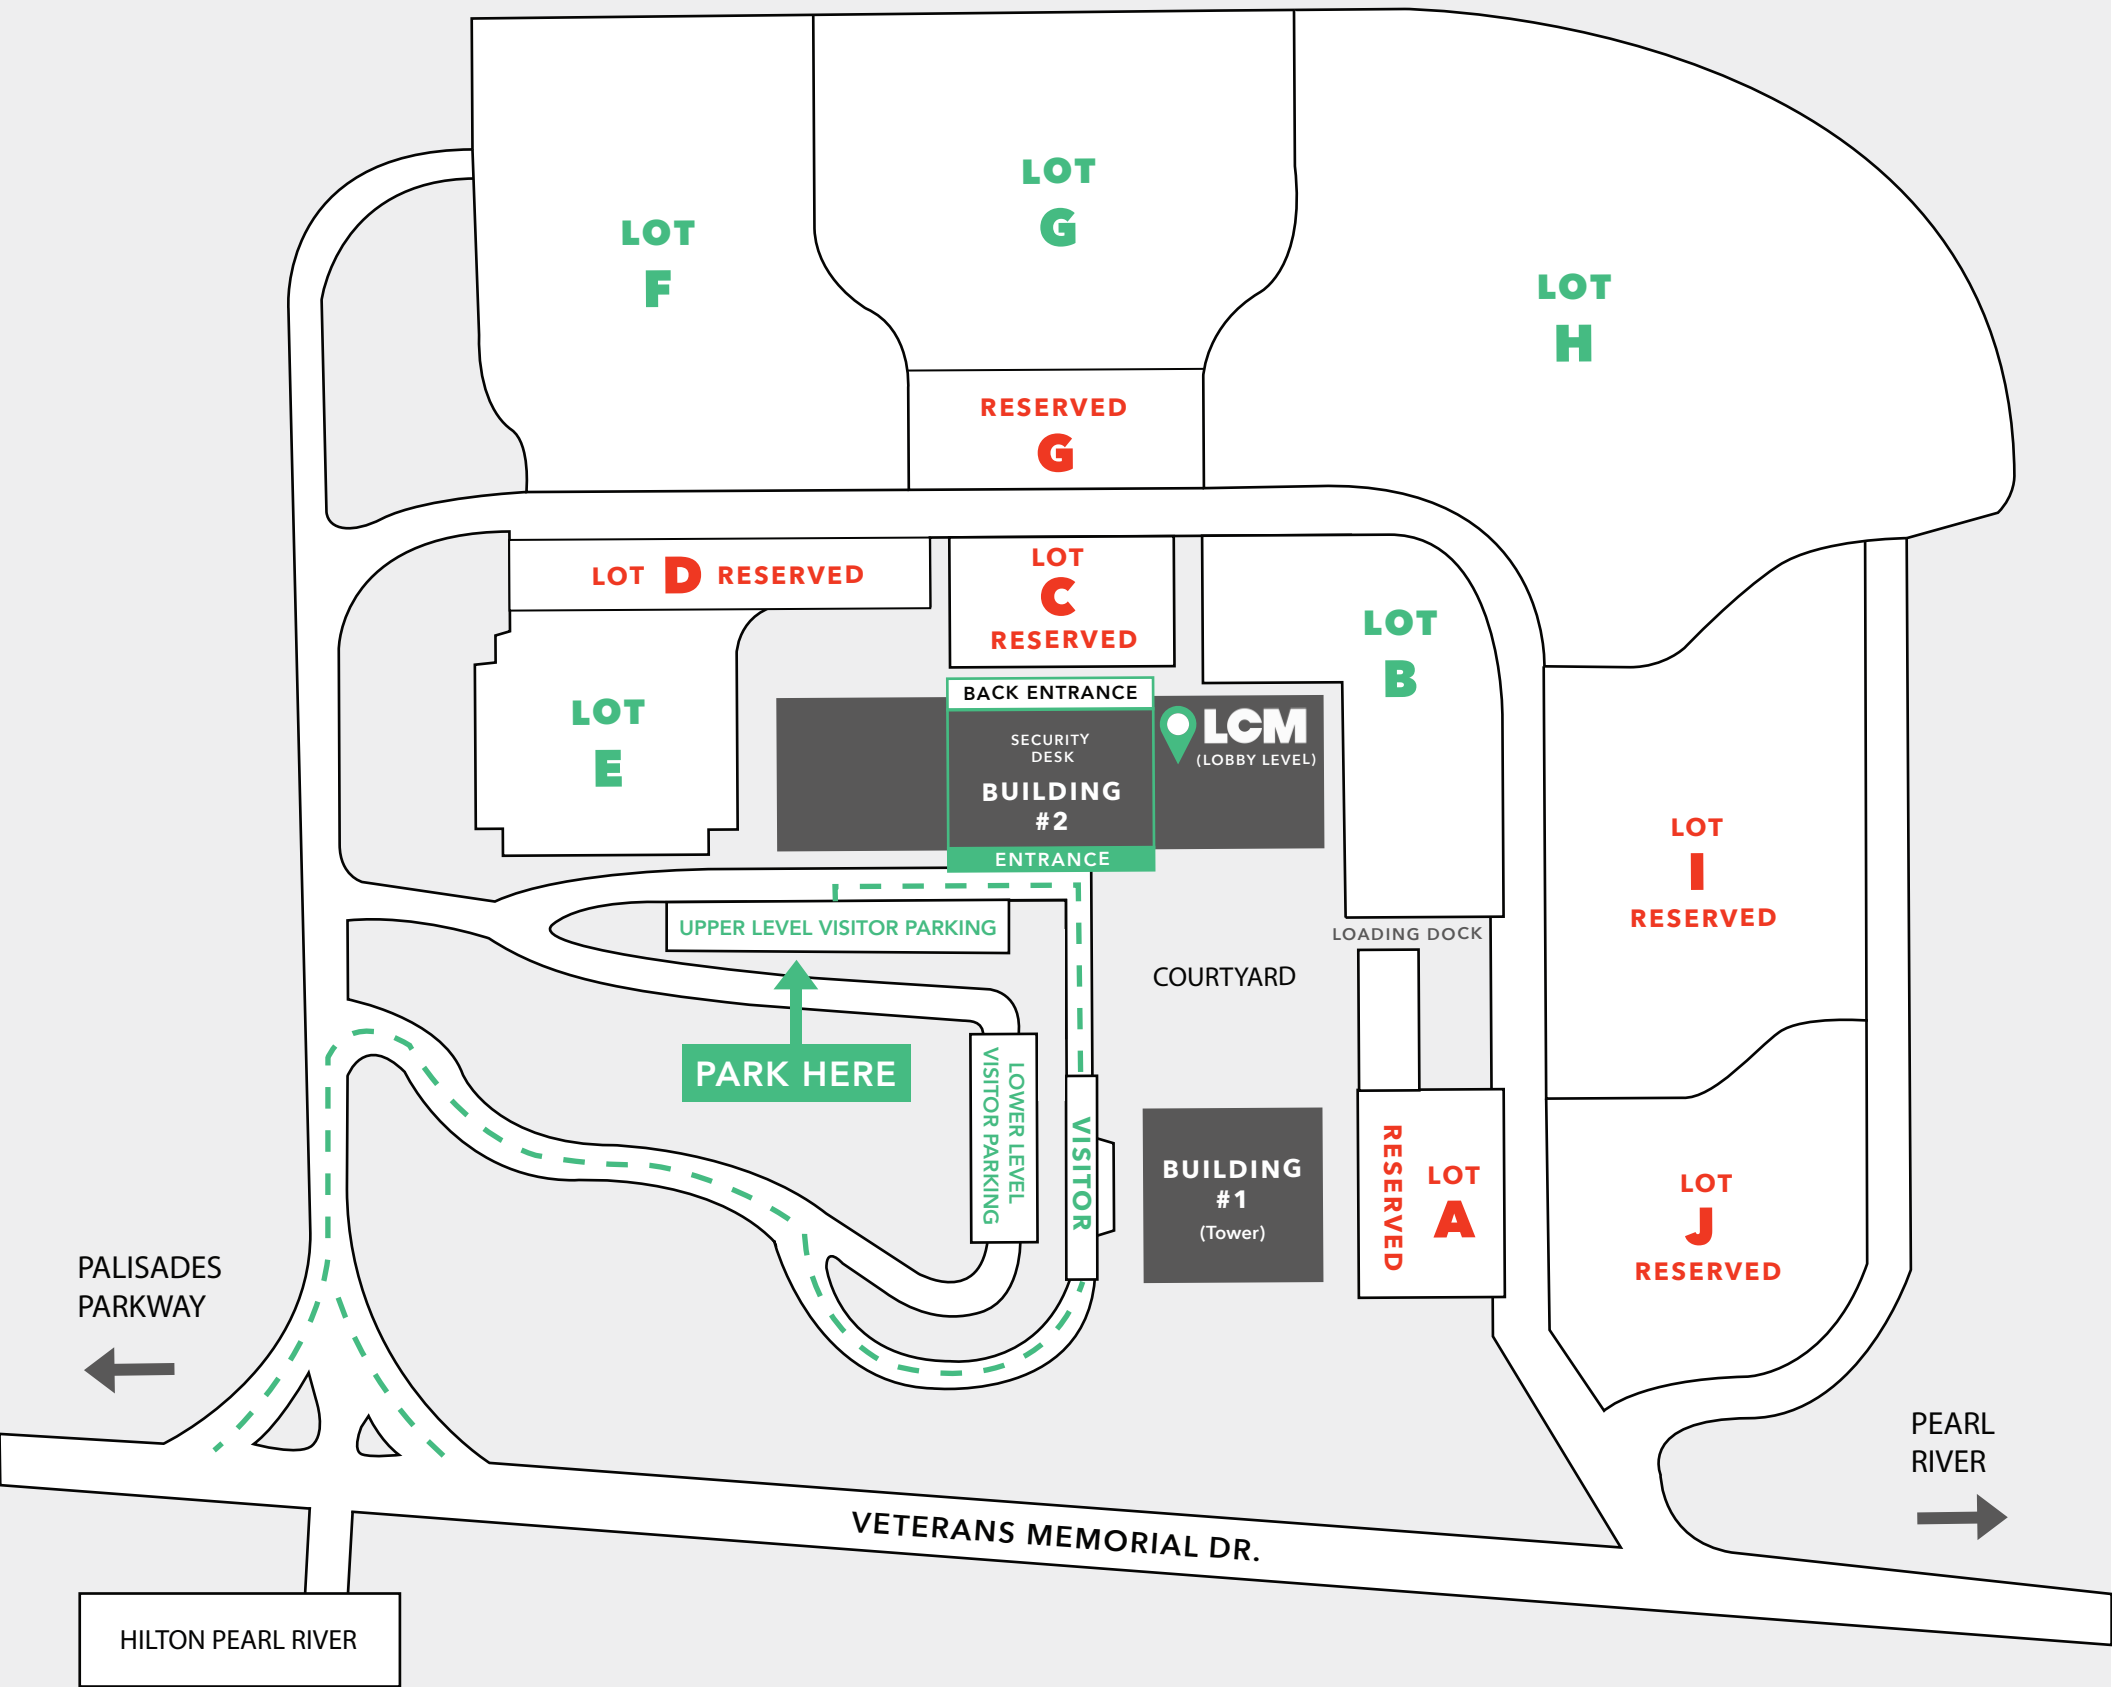

LCM

CREATIVE AGENCY + TV PRODUCTION STUDIO

**2 BLUE HILL PLAZA
PEARL RIVER, NY**

LCM247.com | BlueHillPlaza.com

FROM PALISADES INTERSTATE PKWY

- Take exit 6W from Palisades Interstate PWKY
- Merge onto W Orangeburg Rd
- Continue on Veterans Memorial Dr.
- Turn Left into Blue Hill Plaza

FROM NY-304 / PEARL RIVER

- Head northeast on S Pearl St toward W Madison Ave
- Continue on Jefferson Ave. Take Franklin Ave to S Middletown Rd
- Continue on S Middletown Rd. Take Gilbert Ave to Blue Hill Plaza